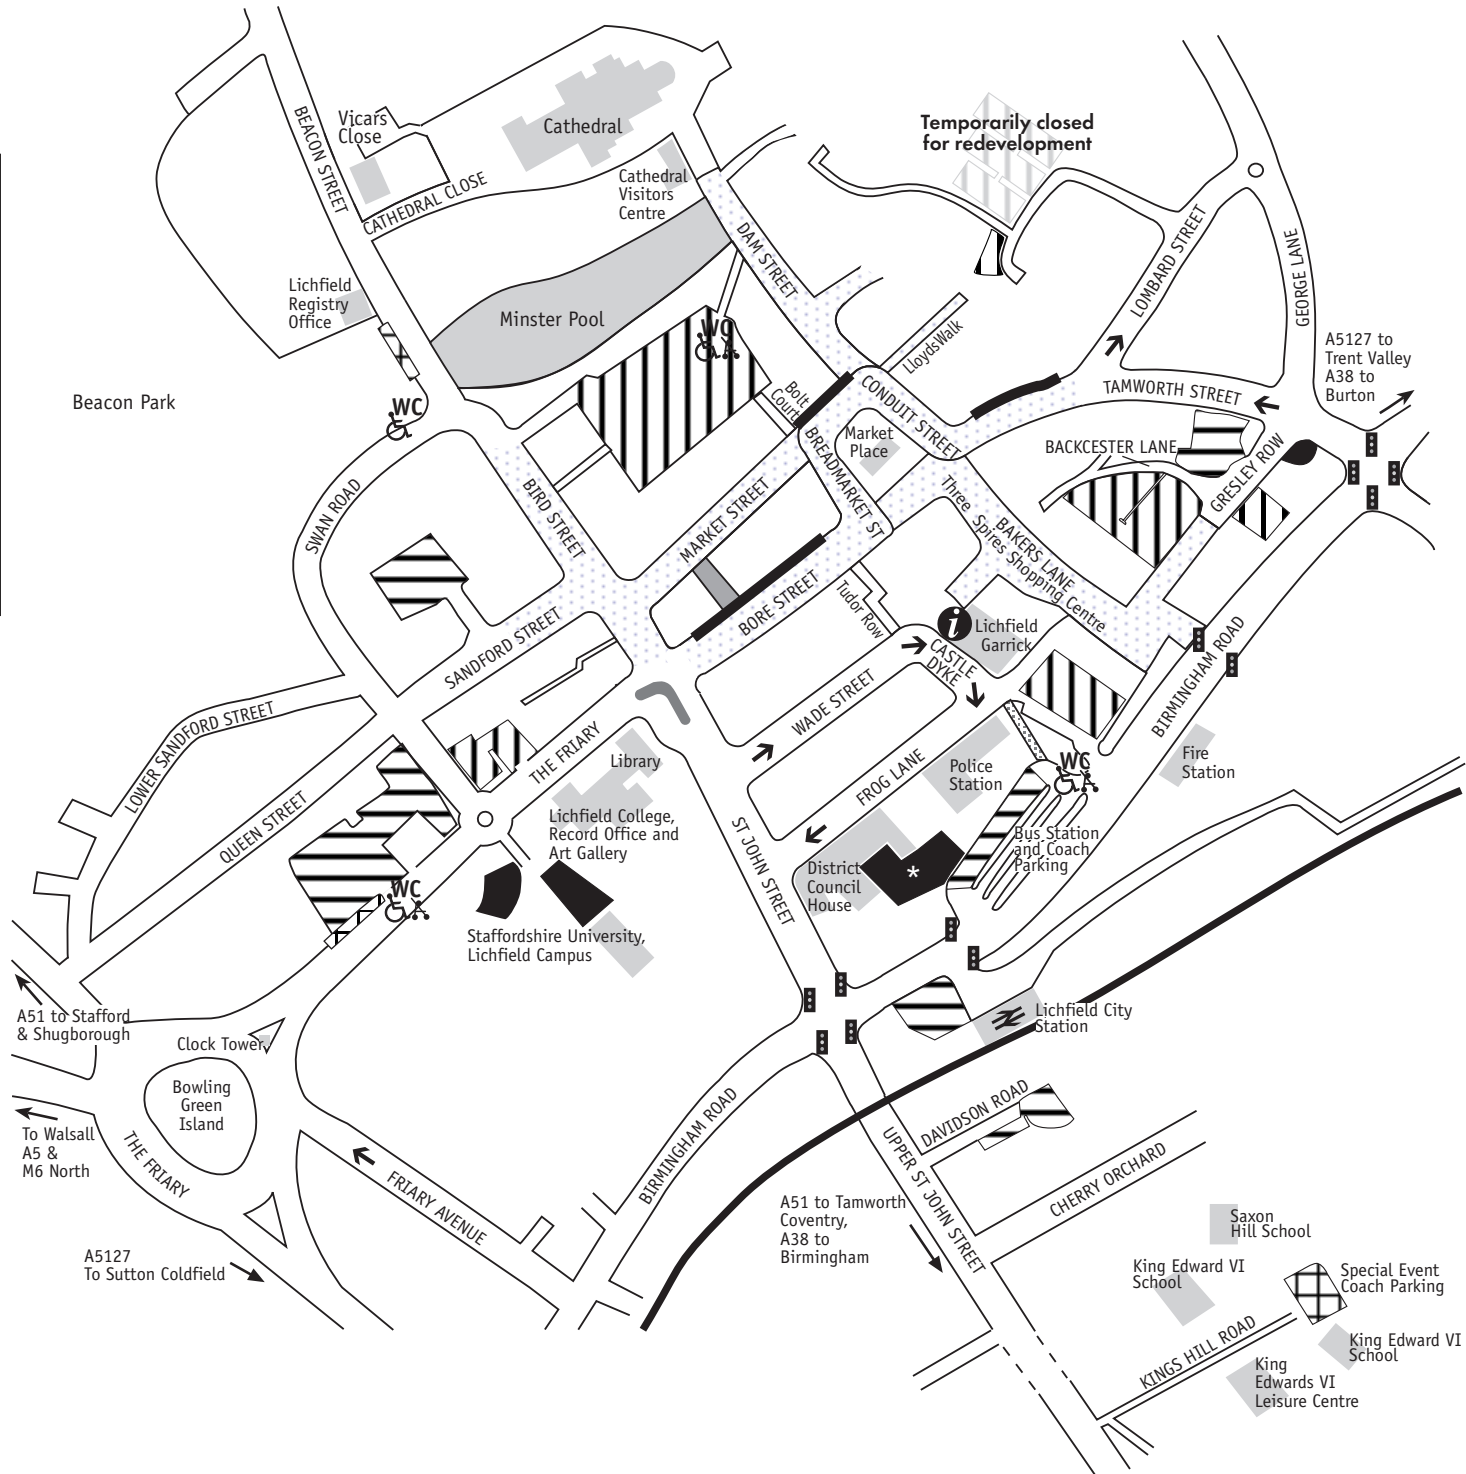

Lichfield City Centre and Car Parks

Key

-  Short stay car parks
-  Weekend parking only short stay car parks
-  Long stay car parks
-  Coach parking
-  Pedestrianised areas
-  On street disabled parking
-  Toilets with disabled and parent & child facilities
-  One way system
-  Tourist Information Centre