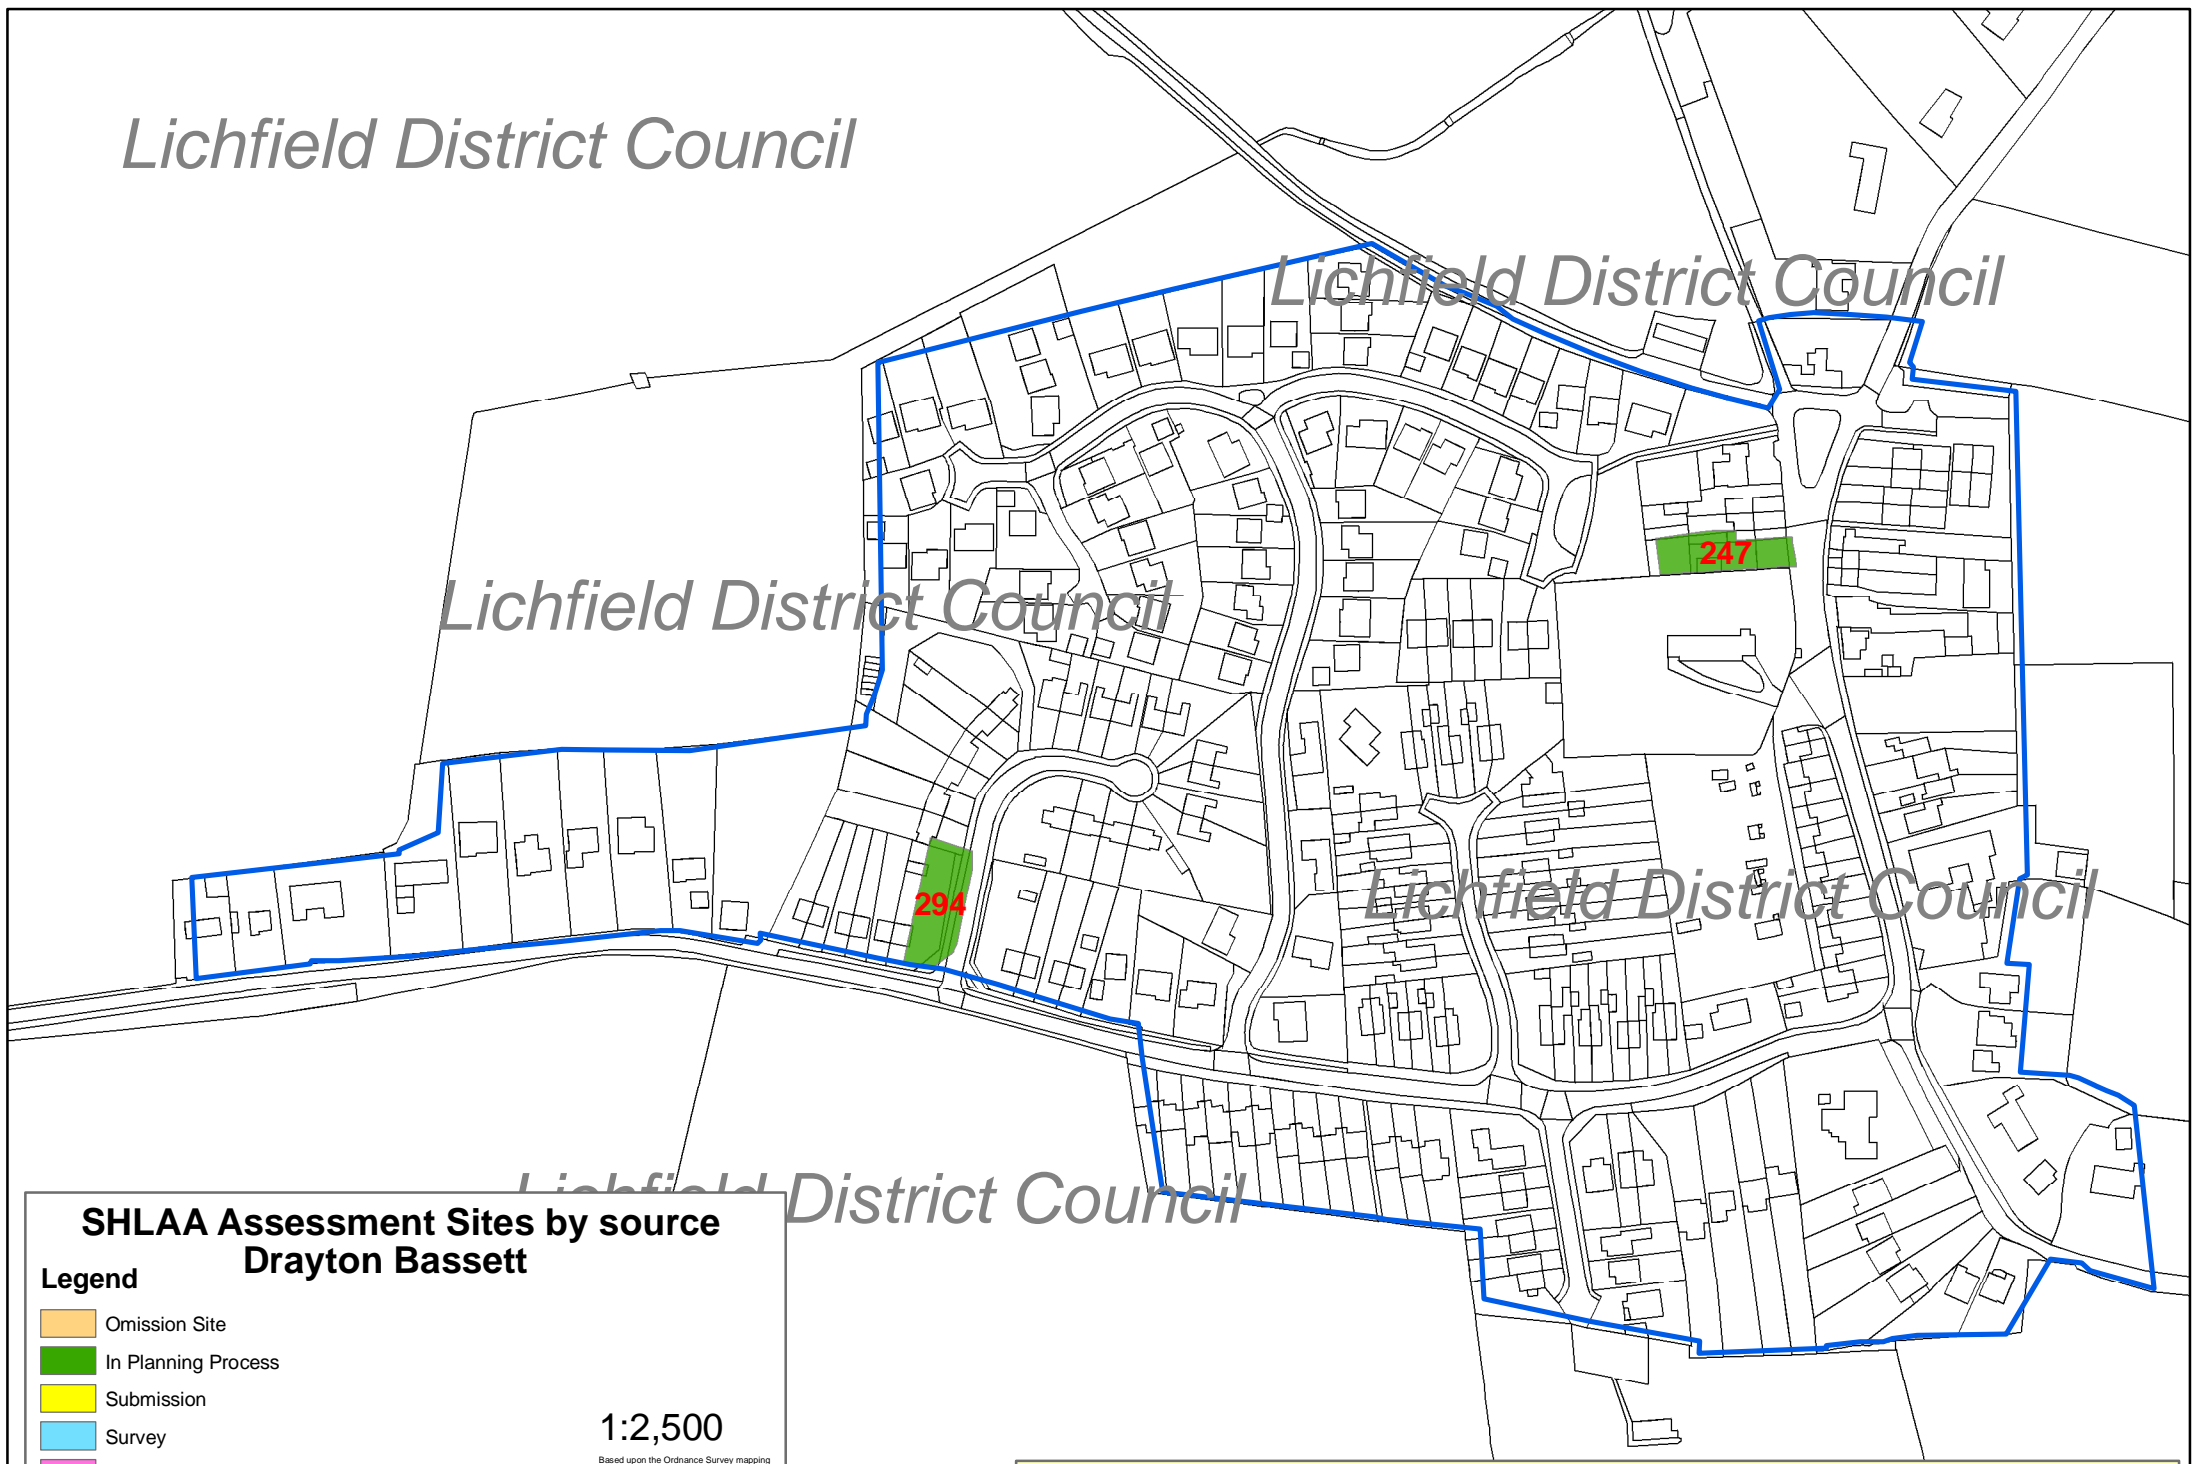

Lichfield District Council

SHLAA Assessment Sites by source
Drayton Bassett

Legend

- Omission Site
- In Planning Process
- Submission
- Survey
- Urban Capacity Study
- Village Boundaries

1:2,500

Based upon the Ordnance Survey mapping with the permission of the Controller of Her Majesty's Stationary Office © Crown Copyright. Unauthorised reproduction infringes Crown Copyright and may lead to prosecution or civil proceedings. Lichfield District Council, 1001765

No decision has been taken to allocate these sites. The inclusion of any site in this assessment does not indicate that it will be allocated or successfully obtain permission for housing.

Lichfield District Council

SHLAA Assessment Sites by deliverability Drayton Bassett

Legend

- Deliverable
- Developable
- Not Currently Developable
- OUTSIDE LDC
- Village Boundaries

1:2,500

Based upon the Ordnance Survey mapping with the permission of the Controller of Her Majesty's Stationary Office © Crown Copyright. Unauthorised reproduction infringes Crown Copyright and may lead to prosecution or civil proceedings. Lichfield District Council, 1001765