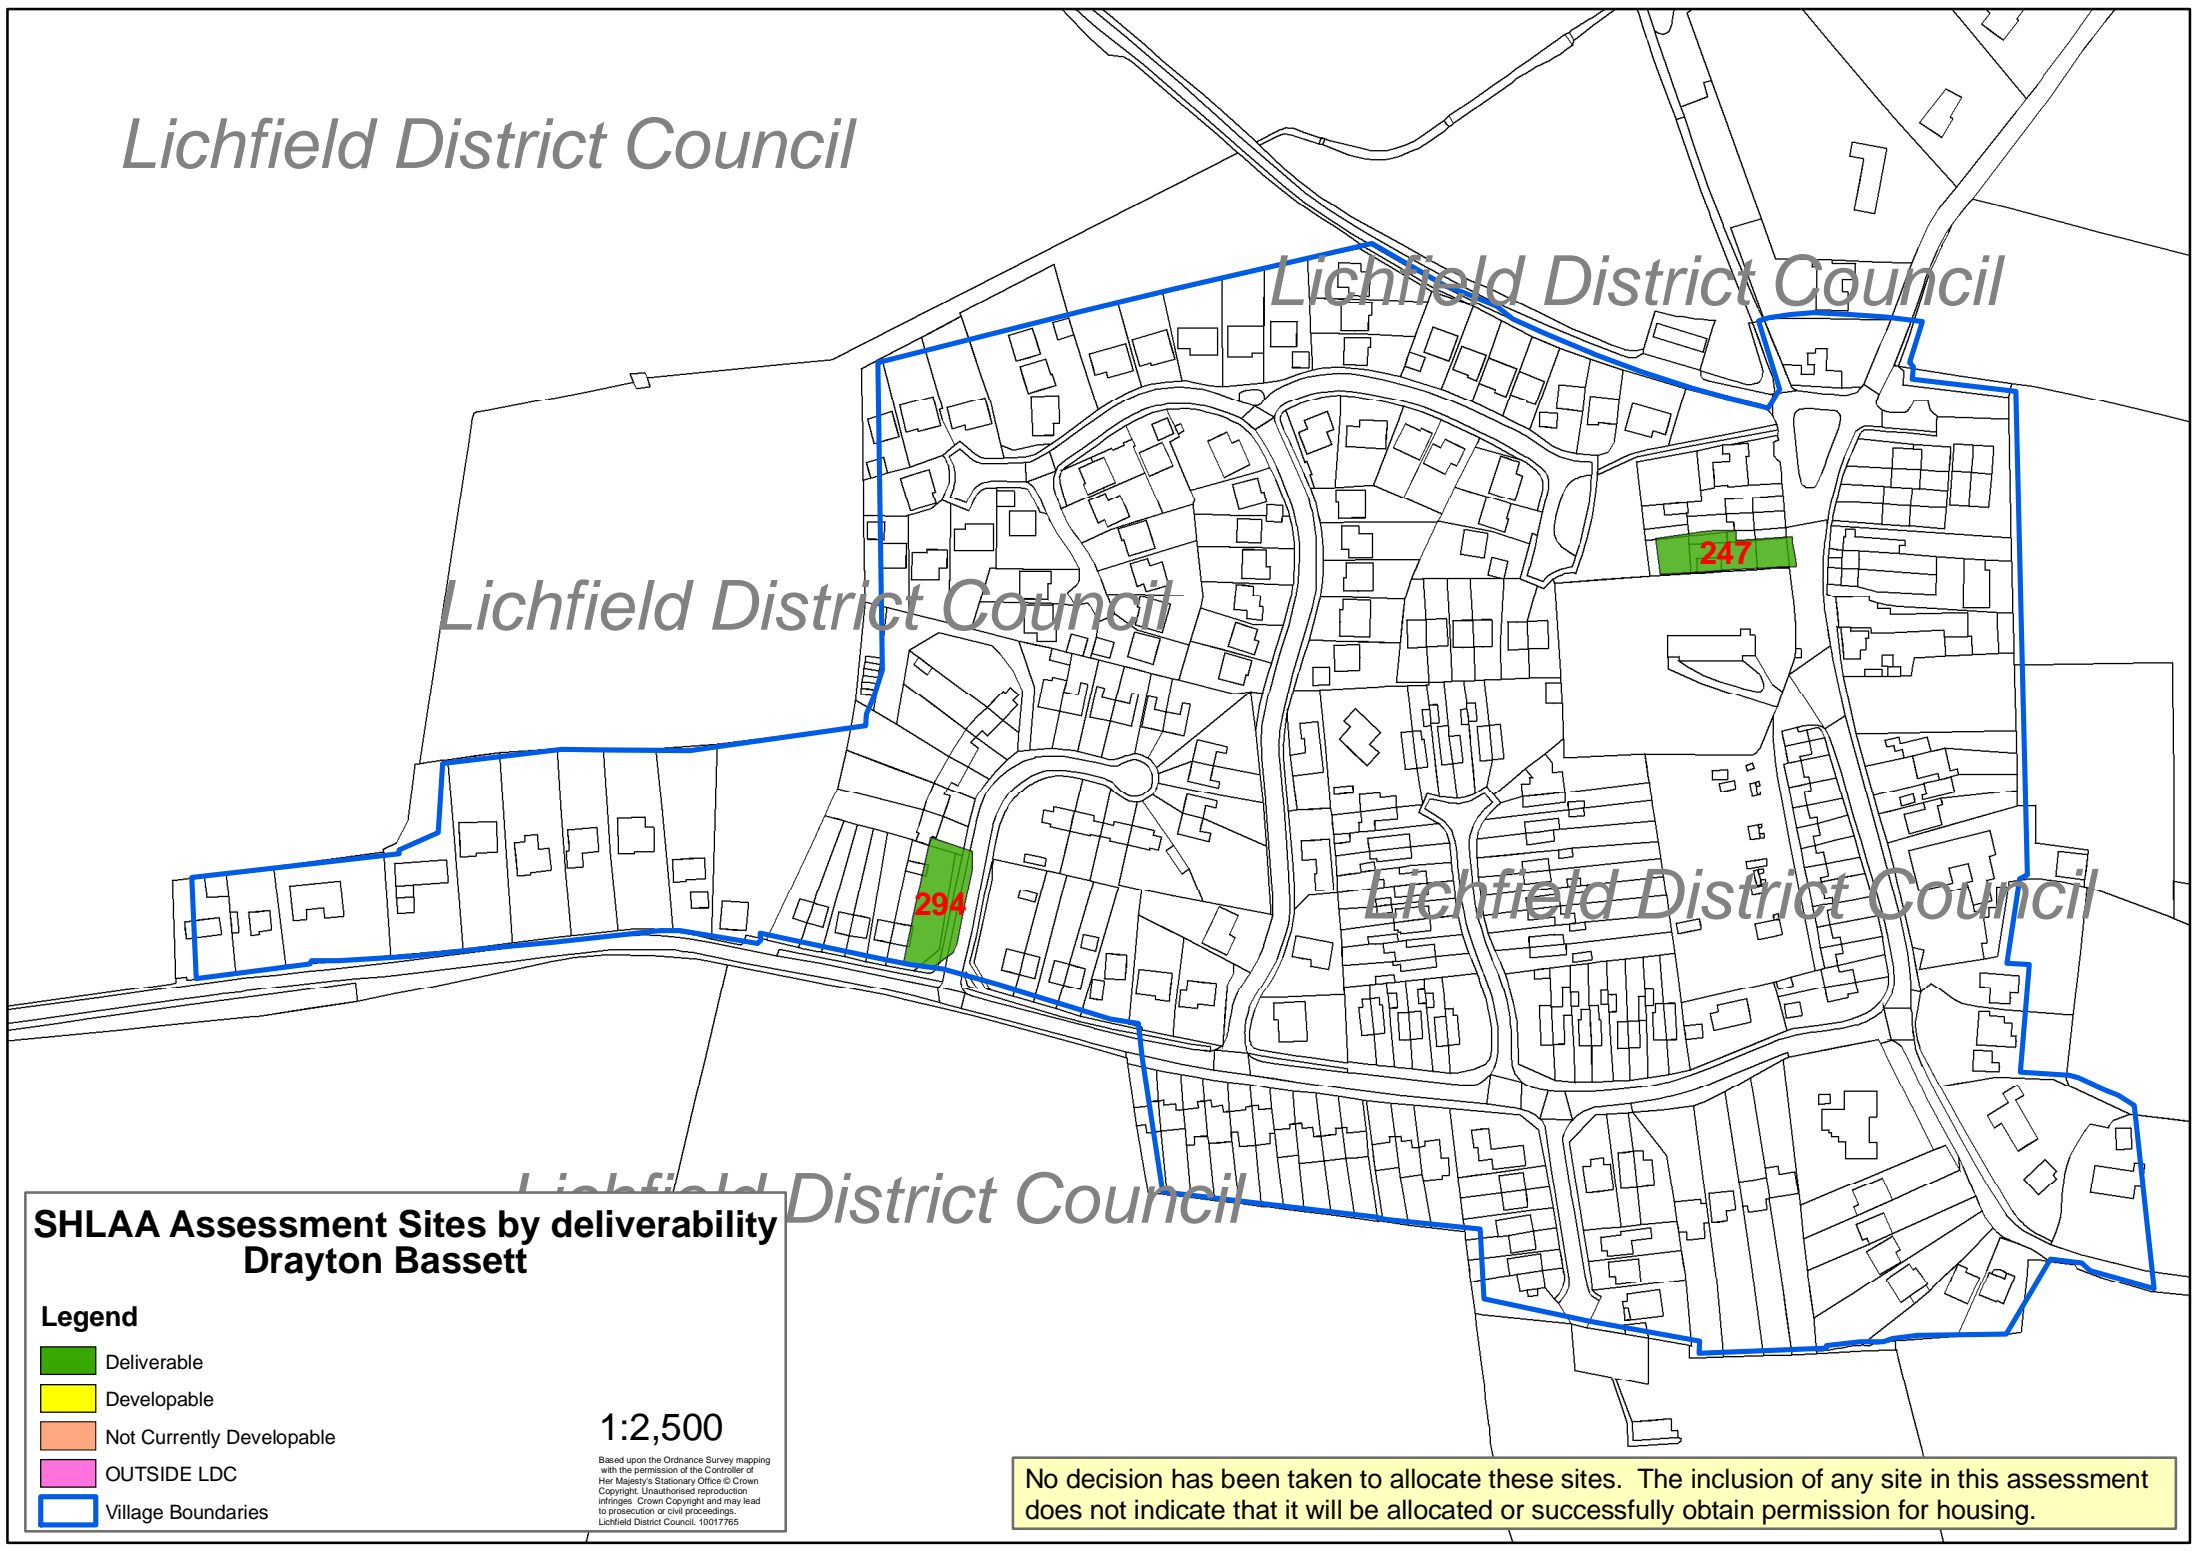

Lichfield District Council

SHLAA Assessment Sites by deliverability Drayton Bassett

Legend

- Deliverable
- Developable
- Not Currently Developable
- OUTSIDE LDC
- Village Boundaries

1:2,500

No decision has been taken to allocate these sites. The inclusion of any site in this assessment does not indicate that it will be allocated or successfully obtain permission for housing.