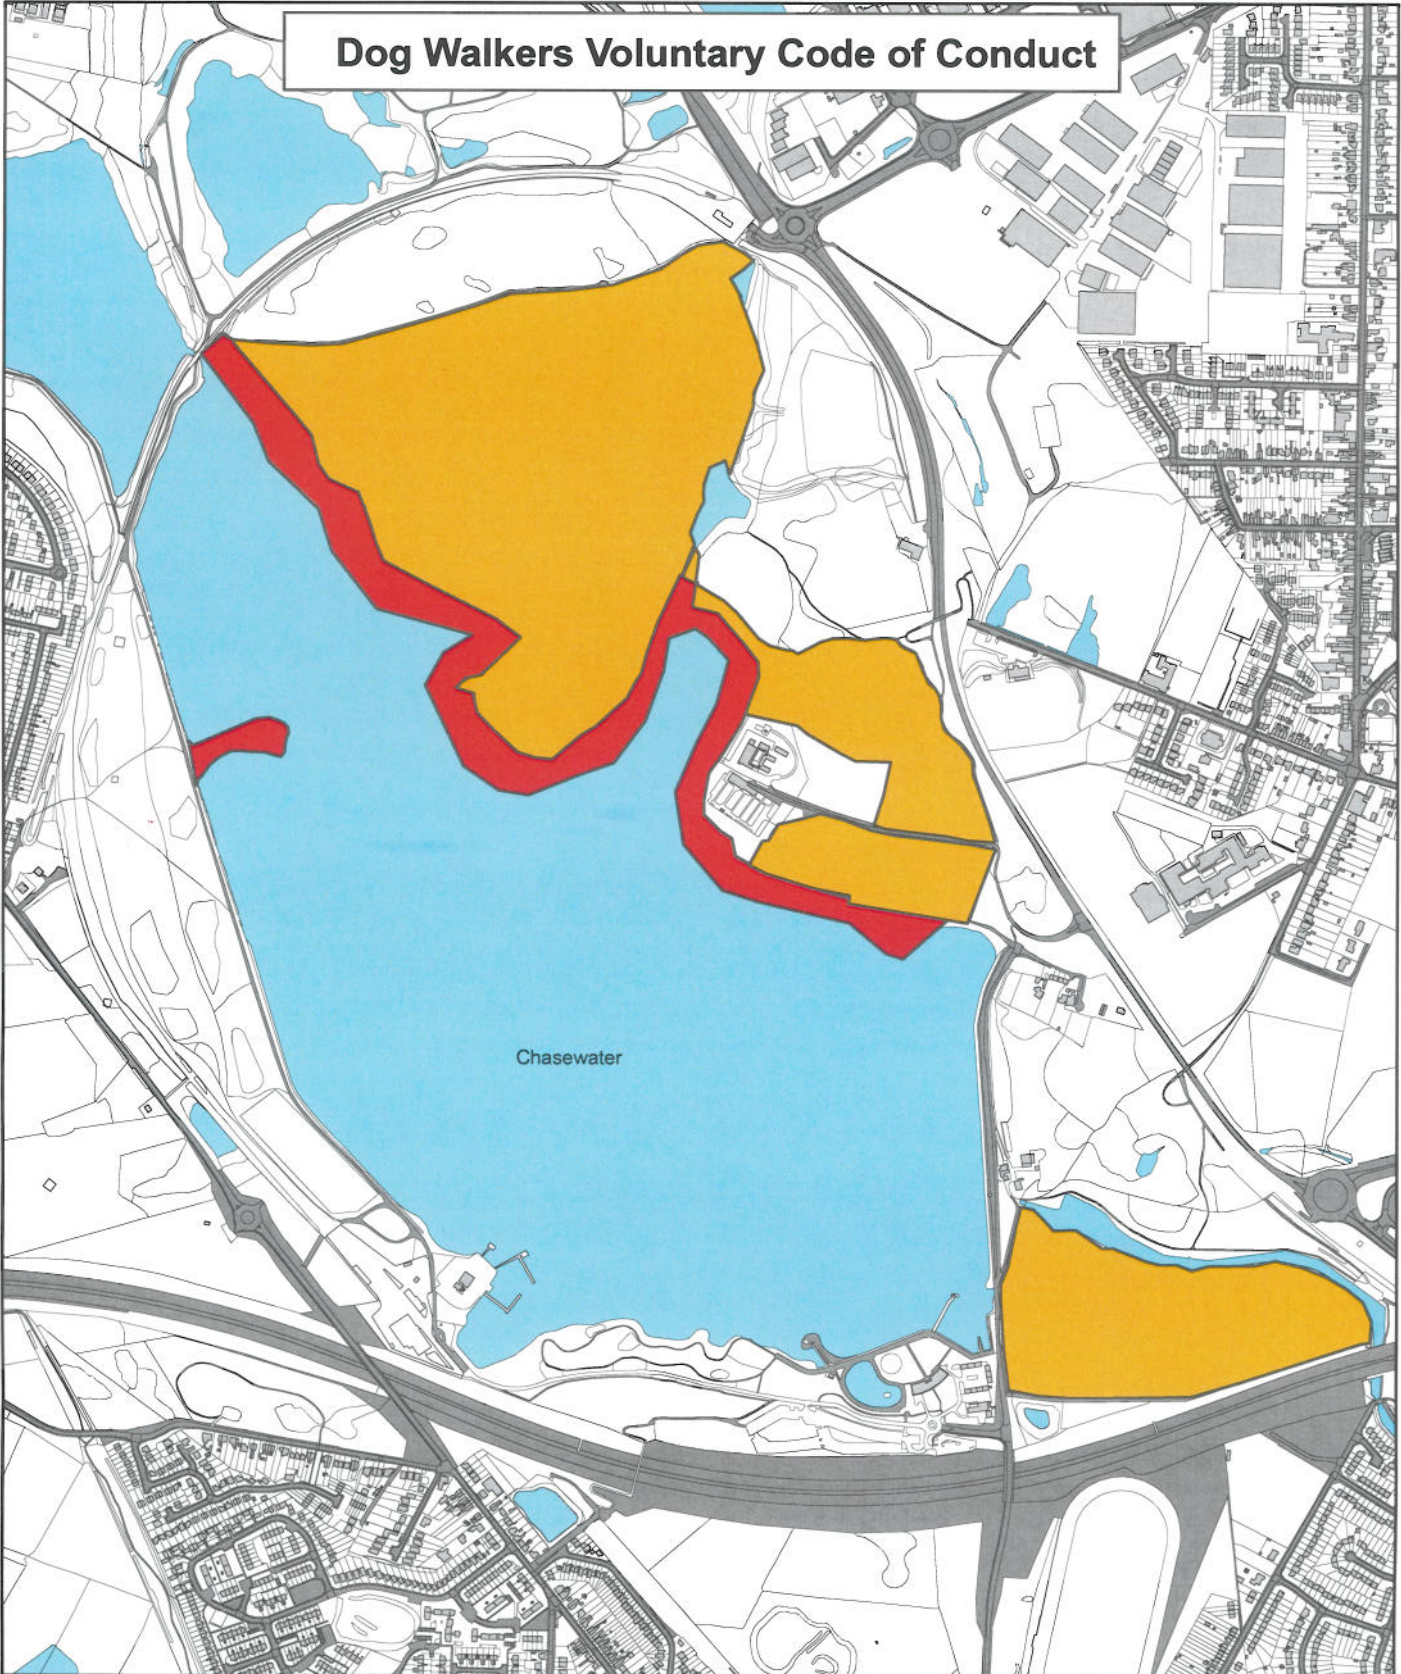

Dog Walkers Voluntary Code of Conduct

Title: Voluntary Code of Conduct - CW

Scale: 1:9,505

Dated:

- = Dog exclusion zone
- = Dogs under close control

Drawn By: Justine Lloyd
Countryside Officer

Drawing No: 1