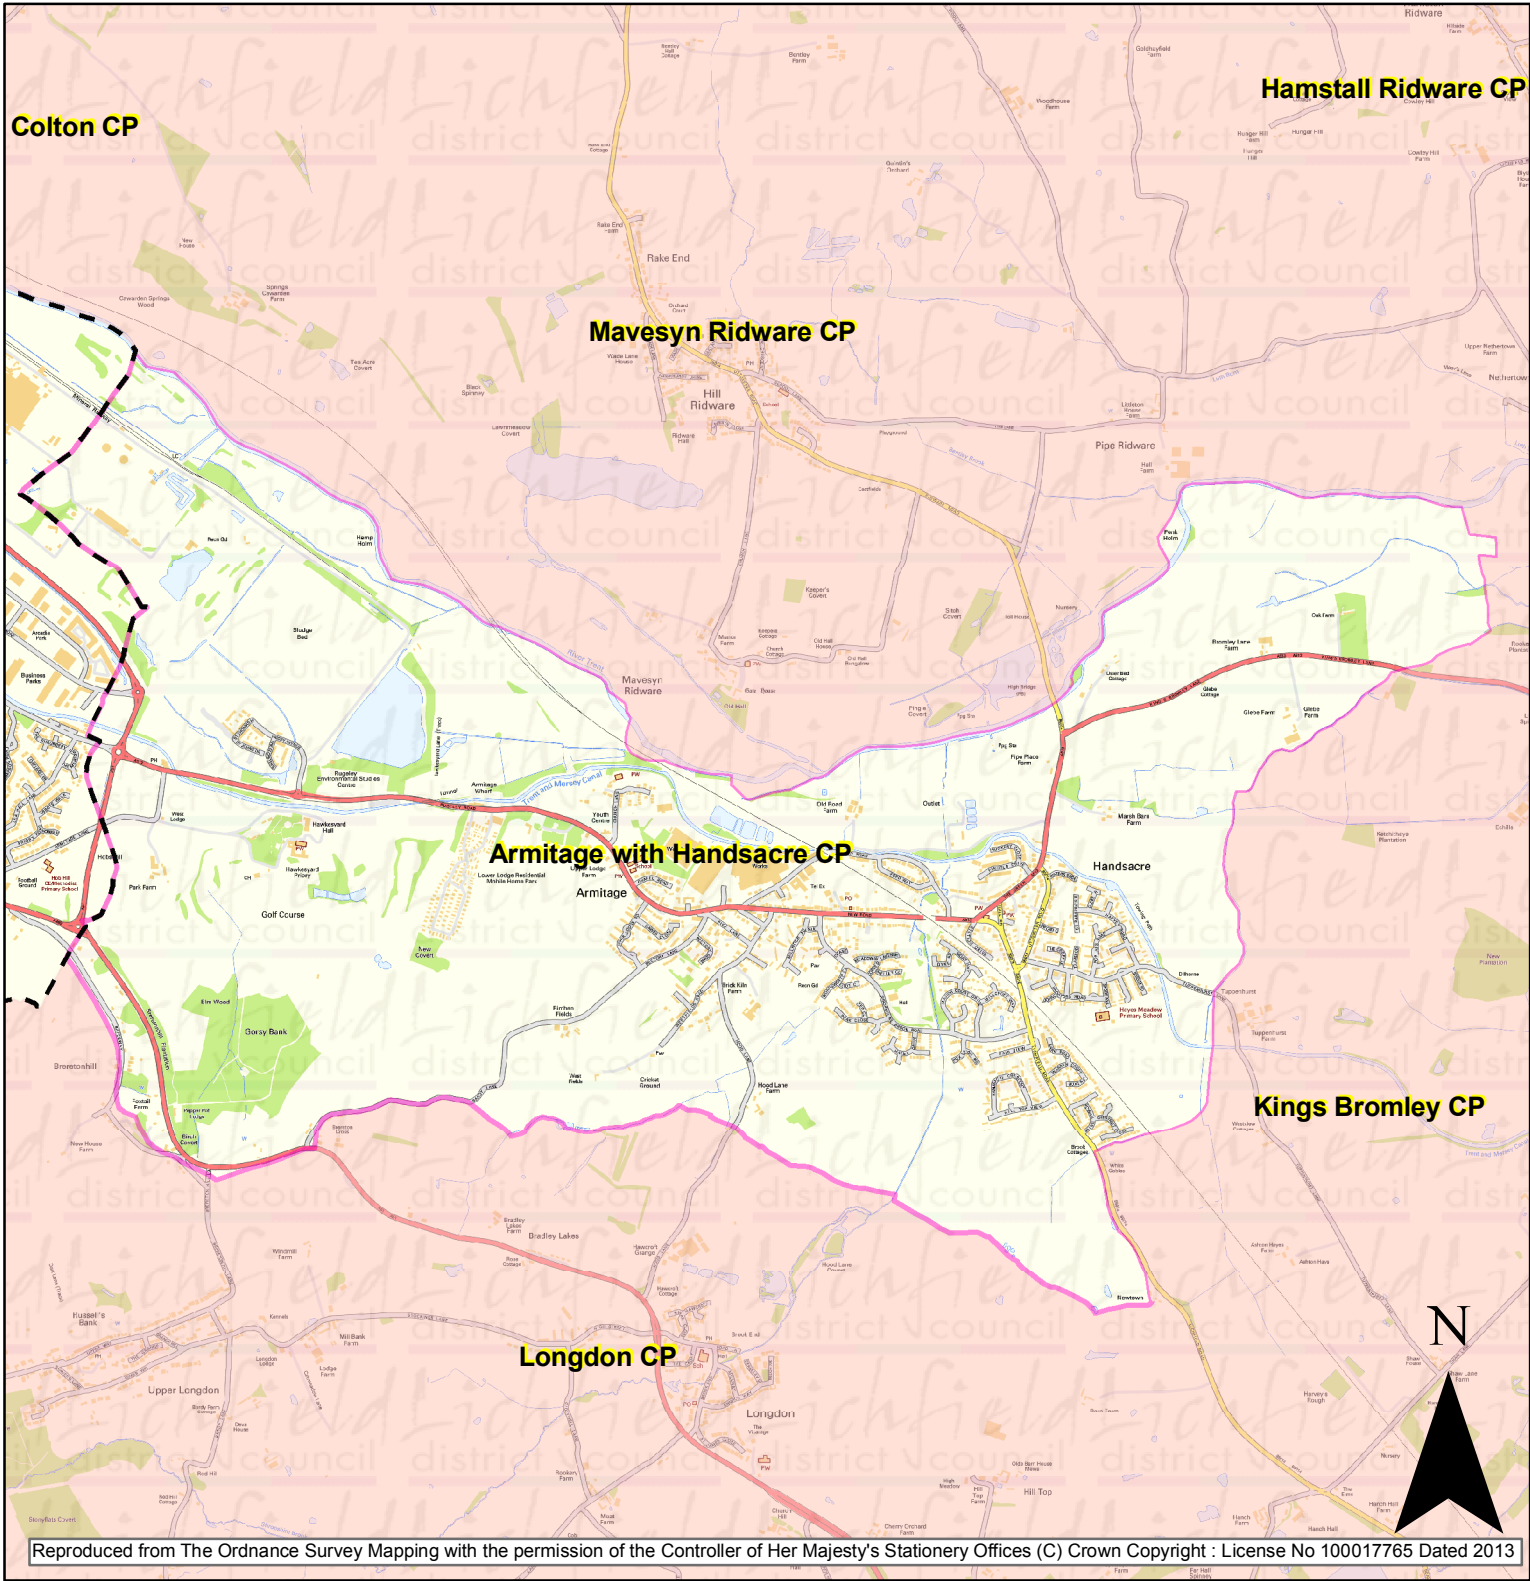

Armitage with Handsacre Parish

Reproduced from The Ordnance Survey Mapping with the permission of the Controller of Her Majesty's Stationery Offices (C) Crown Copyright : License No 100017765 Dated 2013

Key

-  Lichfield District Boundary
-  Armitage with Handsacre Parish

Map supplied by Lichfield District Council

Lichfield
district council
www.lichfielddc.gov.uk