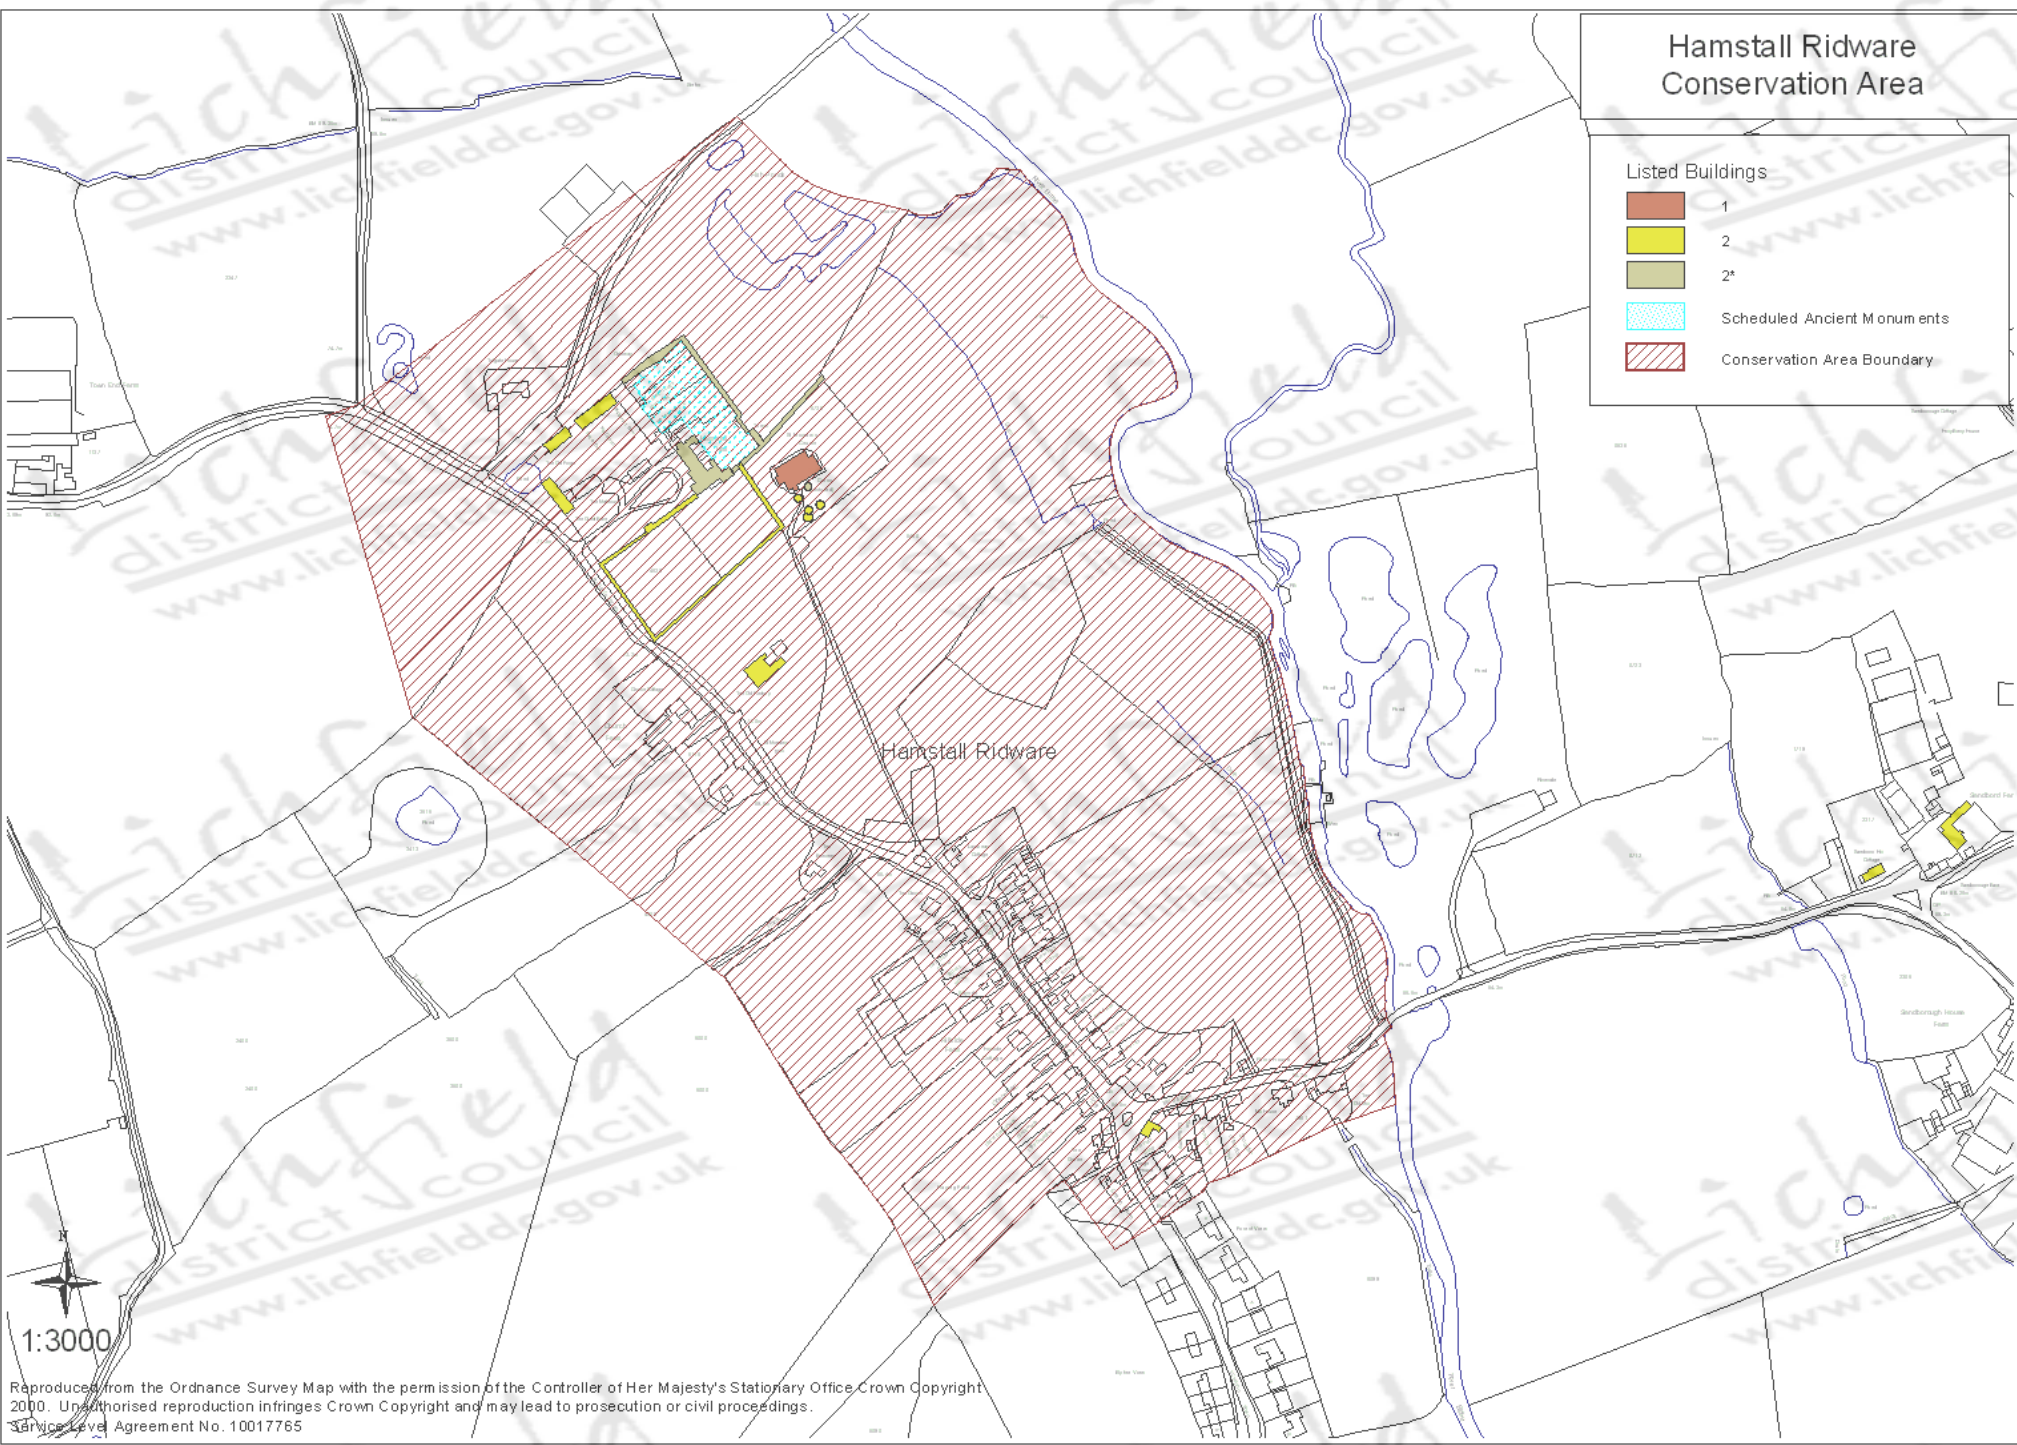

# Hamstall Ridware Conservation Area

## Listed Buildings

-  1
-  2
-  2\*
-  Scheduled Ancient Monuments
-  Conservation Area Boundary

1:3000

Reproduced from the Ordnance Survey Map with the permission of the Controller of Her Majesty's Stationary Office Crown Copyright 2000. Unauthorised reproduction infringes Crown Copyright and may lead to prosecution or civil proceedings.  
Service Level Agreement No. 10017765