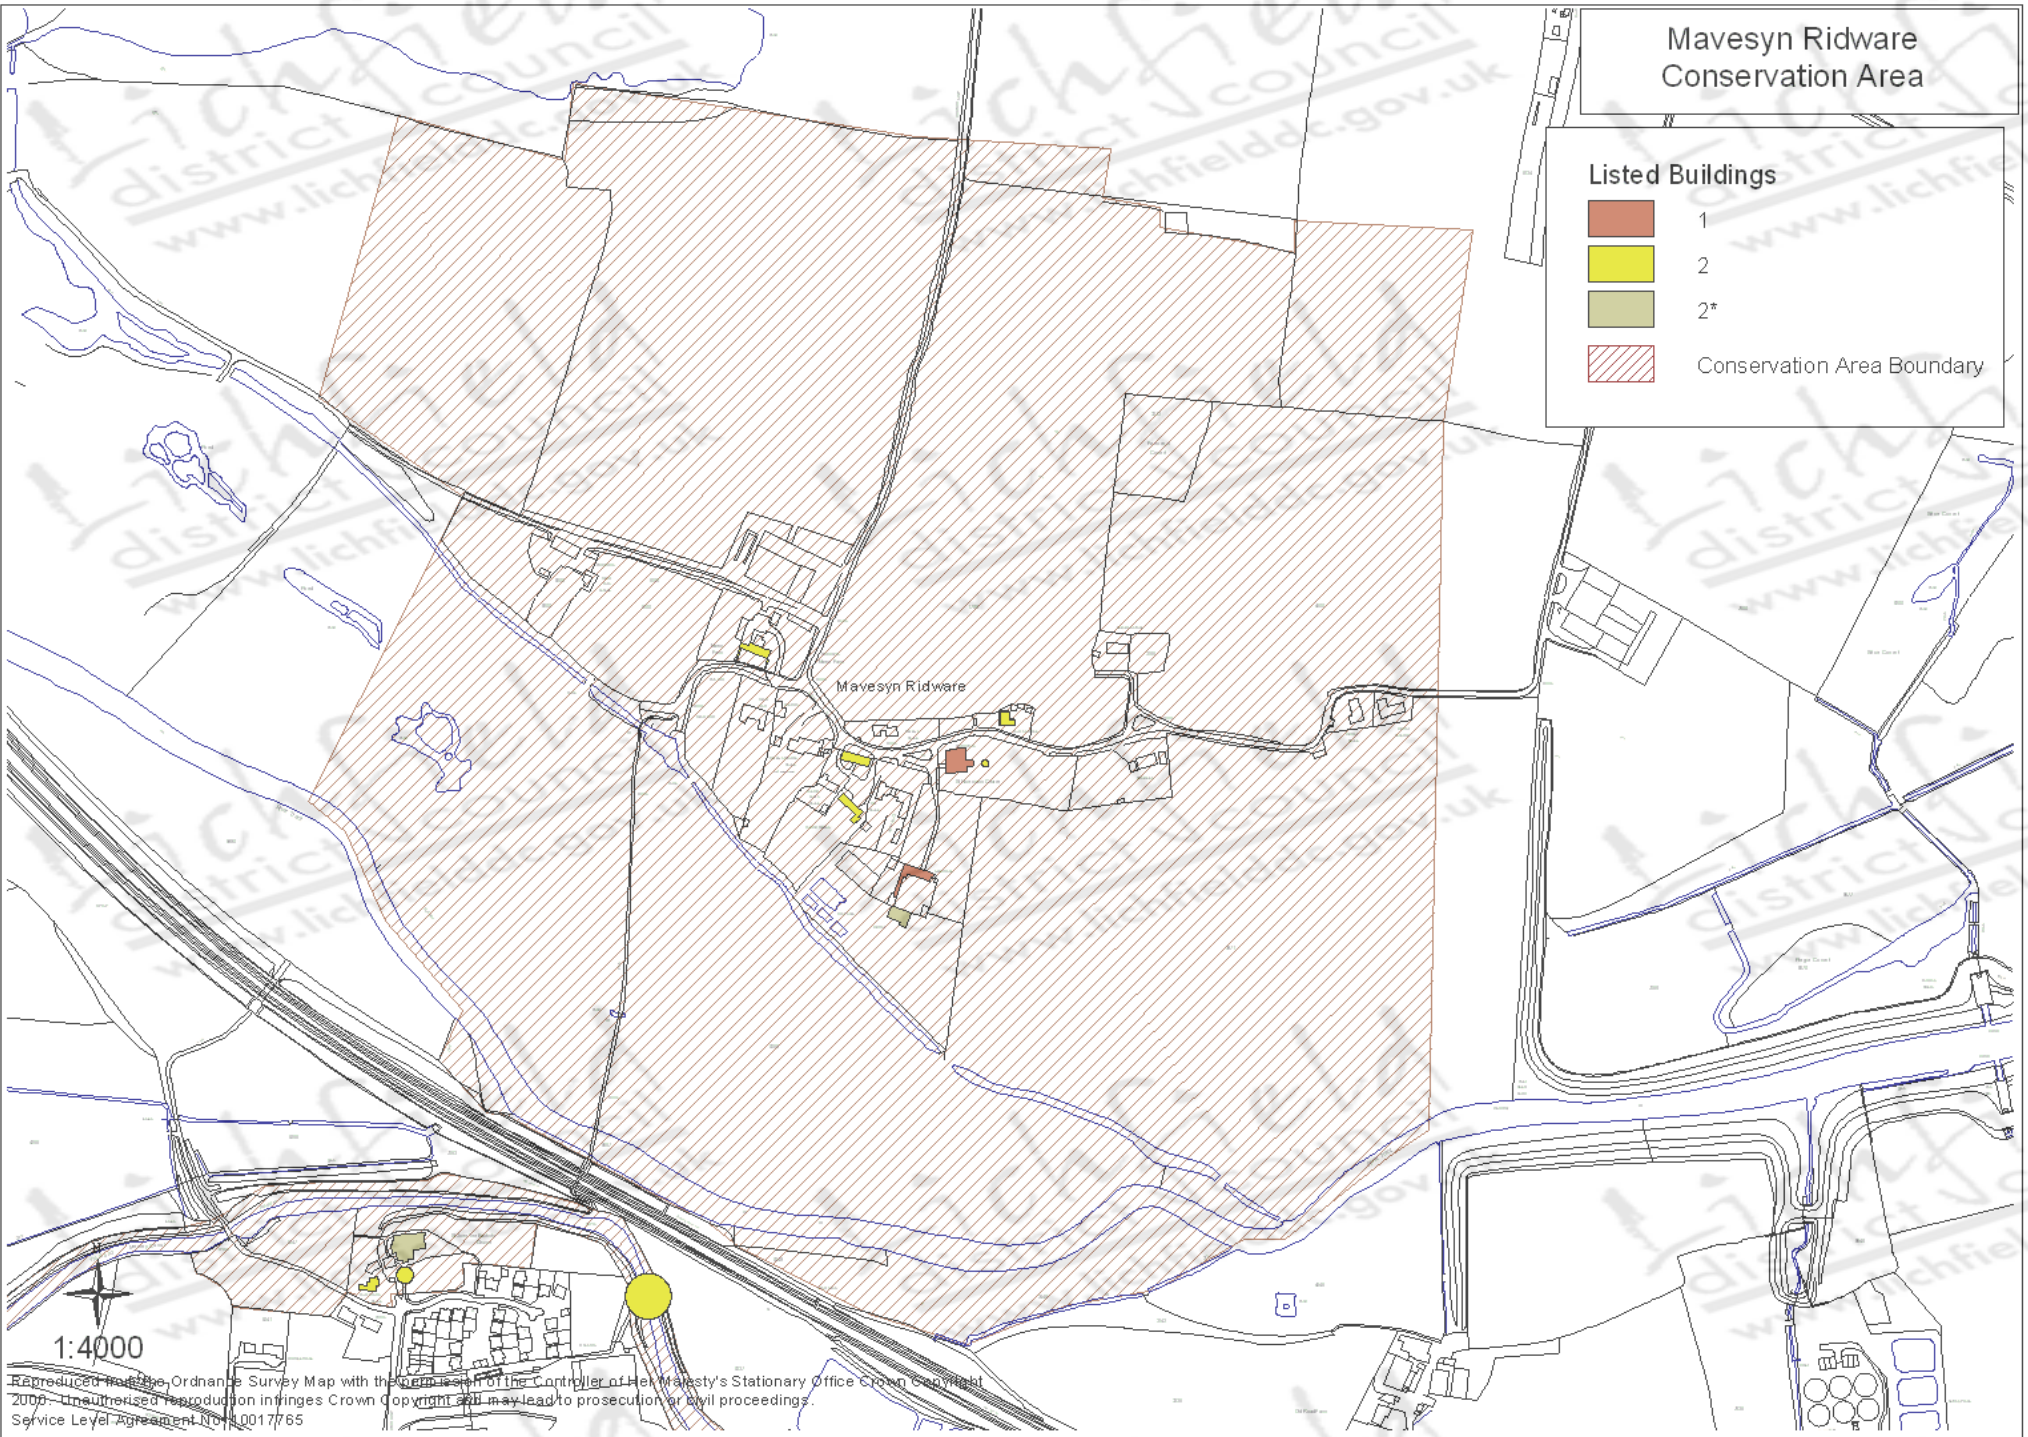

# Mavesyn Ridware Conservation Area

## Listed Buildings

- |   |                            |
|---|----------------------------|
|  | 1                          |
|  | 2                          |
|  | 2*                         |
|  | Conservation Area Boundary |

1:4000

Reproduced from the Ordnance Survey Map with the permission of the Controller of Her Majesty's Stationary Office Crown Copyright 2000. Unauthorised reproduction infringes Crown Copyright and may lead to prosecution or civil proceedings.  
Service Level Agreement No. 0017765