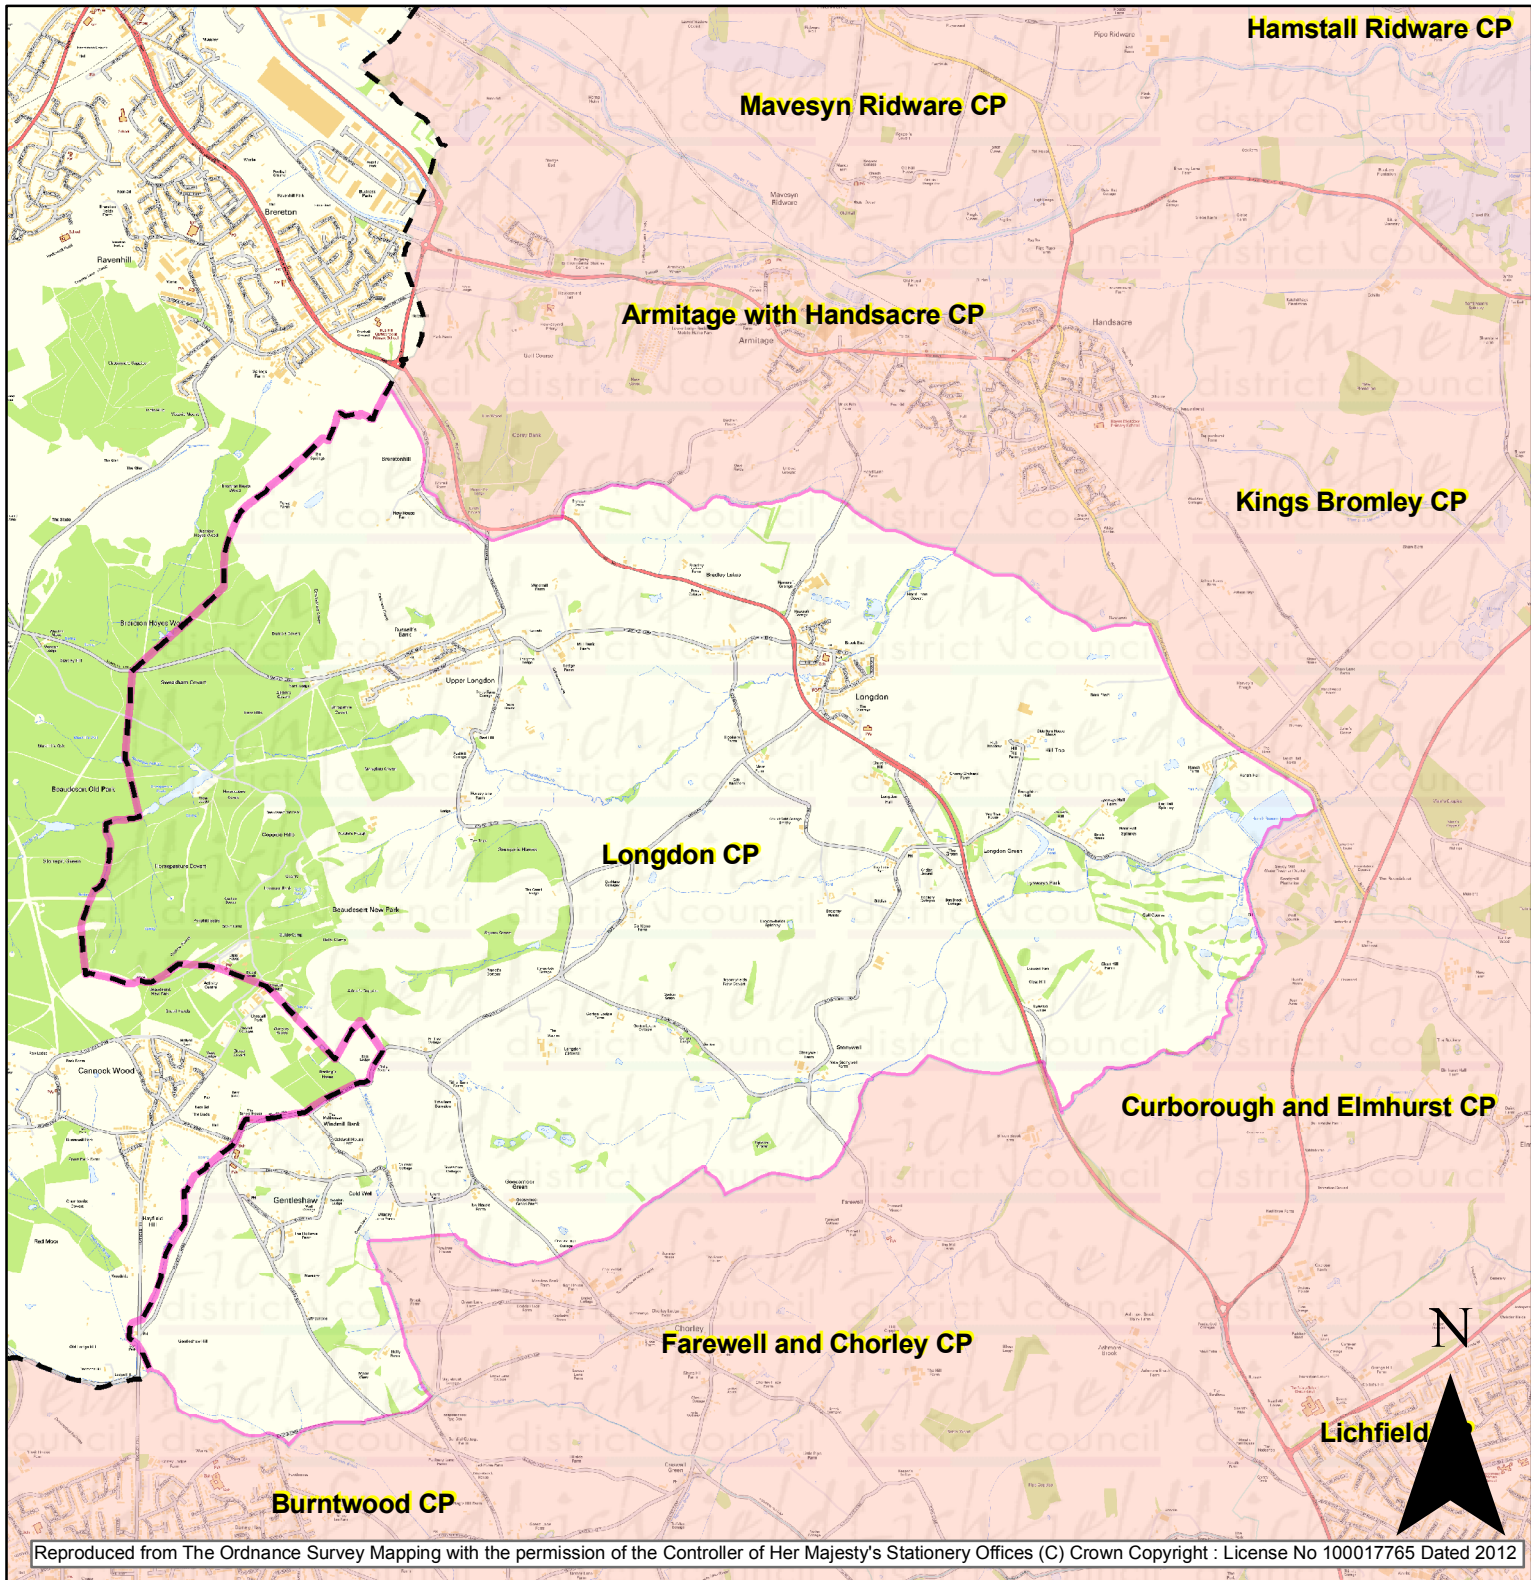

Longdon Parish

Key

-  Lichfield District Boundary
-  Longdon Parish

Map supplied by Lichfield District Council

Lichfield
district council
www.lichfielddc.gov.uk