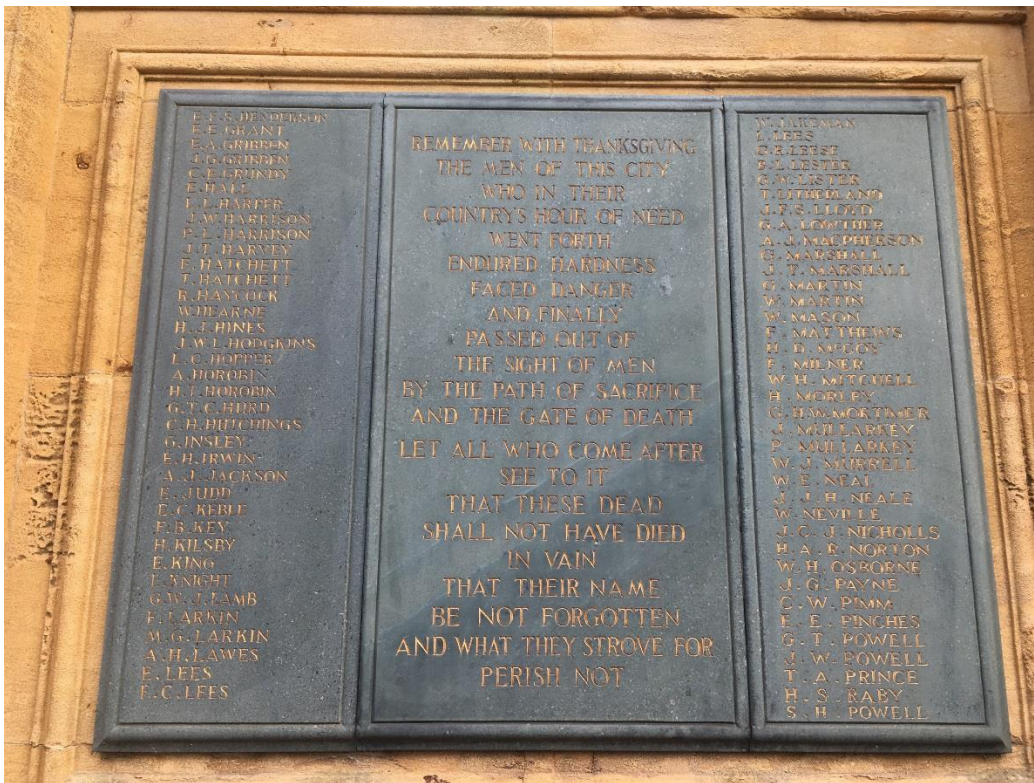

APPENDIX C

E. S. BENDERSON
E. GRANT
E. A. GIBBEN
J. G. GIBBEN
C. E. GRUNDY
E. HALL
I. L. HARPER
J. W. HARRISON
E. L. HARRISON
J. T. HARVEY
F. HATCHETT
T. HATCHETT
R. HATCOCK
W. HEARNE
H. J. HINES
J. W. L. HODGKINS
L. C. HOPPER
A. HOROBIN
H. I. HOROBIN
G. T. C. HURD
C. H. HUTCHINGS
G. INSLY
E. H. IRWIN
A. J. JACKSON
E. JUDD
E. C. KEBLE
F. B. KEY
H. KILSBY
E. KING
L. KNIGHT
G. W. J. LAMB
F. LARKIN
M. G. LARKIN
A. H. LAWES
E. LEES
E. C. LEES

REMEMBER WITH THANKSGIVING
THE MEN OF THIS CITY
WHO IN THEIR
COUNTRY'S HOUR OF NEED
WENT FORTH
ENDURED HARDNESS
FACED DANGER
AND FINALLY
PASSED OUT OF
THE SIGHT OF MEN
BY THE PATH OF SACRIFICE
AND THE GATE OF DEATH
LET ALL WHO COME AFTER
SEE TO IT
THAT THESE DEAD
SHALL NOT HAVE DIED
IN VAIN
THAT THEIR NAME
BE NOT FORGOTTEN
AND WHAT THEY STROVE FOR
PERISH NOT

W. J. LUDMAN
I. LEES
C. LEESE
F. L. LESTER
G. LESTER
T. LITTLEMAN
J. S. LLOYD
R. A. LOTTIER
A. J. MACPHERSON
G. MARSHALL
J. T. MARSHALL
G. MARTIN
W. MARTIN
W. MASON
F. MATTHEWS
H. D. MCGON
F. MILNER
W. H. MITCHELL
H. MORLEY
G. H. W. MORTIMER
J. MULLARKEY
P. MULLARKEY
W. J. MURRELL
W. E. NEAL
J. J. H. NEALE
W. NEVILLE
J. C. J. NICHOLLS
H. A. E. NORRYON
W. H. OSBORNE
J. G. PAYNE
C. W. PINNA
E. E. PINCHES
G. T. POWELL
J. W. POWELL
T. A. PRINCE
H. S. RABY
S. H. POWELL